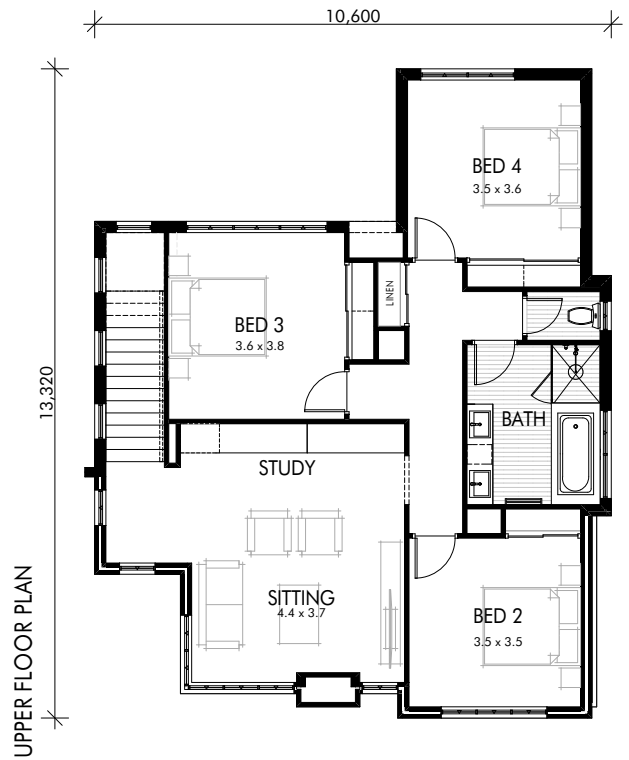

23 Amalfi Drive, Hillarys

Home Opening Times:

Open every Saturday & Sunday
1pm – 5pm from 11th August until
tickets sold out.

Ground floor:	157.96	Alfresco	14.47
Upper floor.....	111.40	Store	7.38
Porch	3.06	Verandah.....	8.68
Garage	29.46		
TOTAL.....	332.41m²		

Buy your tickets today at mswalottery.com.au or call 1300 769 019

WB

WEBB & BROWN-NEAVES est. 1921

9208 9000
info@wbhomes.com.au
wbhomes.com.au