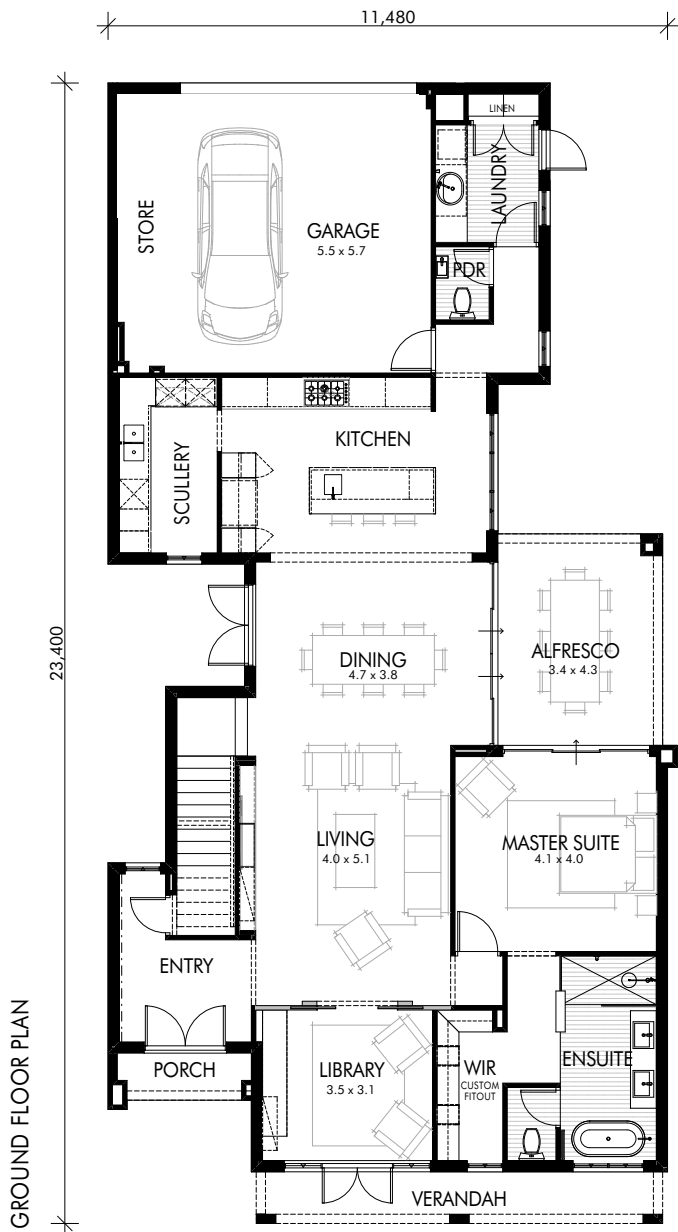

23 Amalfi Drive, Hillarys

Home Opening Times:

Open every Saturday & Sunday
1pm – 5pm from 11th August until
tickets sold out.

Ground floor:	157.96	Alfresco	14.47
Upper floor.....	111.40	Store	7.38
Porch	3.06	Verandah.....	8.68
Garage	29.46		
TOTAL.....	332.41m²		

Buy your tickets today at mswalottery.com.au or call 1300 769 019

WB

WEBB & BROWN-NEAVES est. 1921

9208 9000
info@wbhomes.com.au
wbhomes.com.au